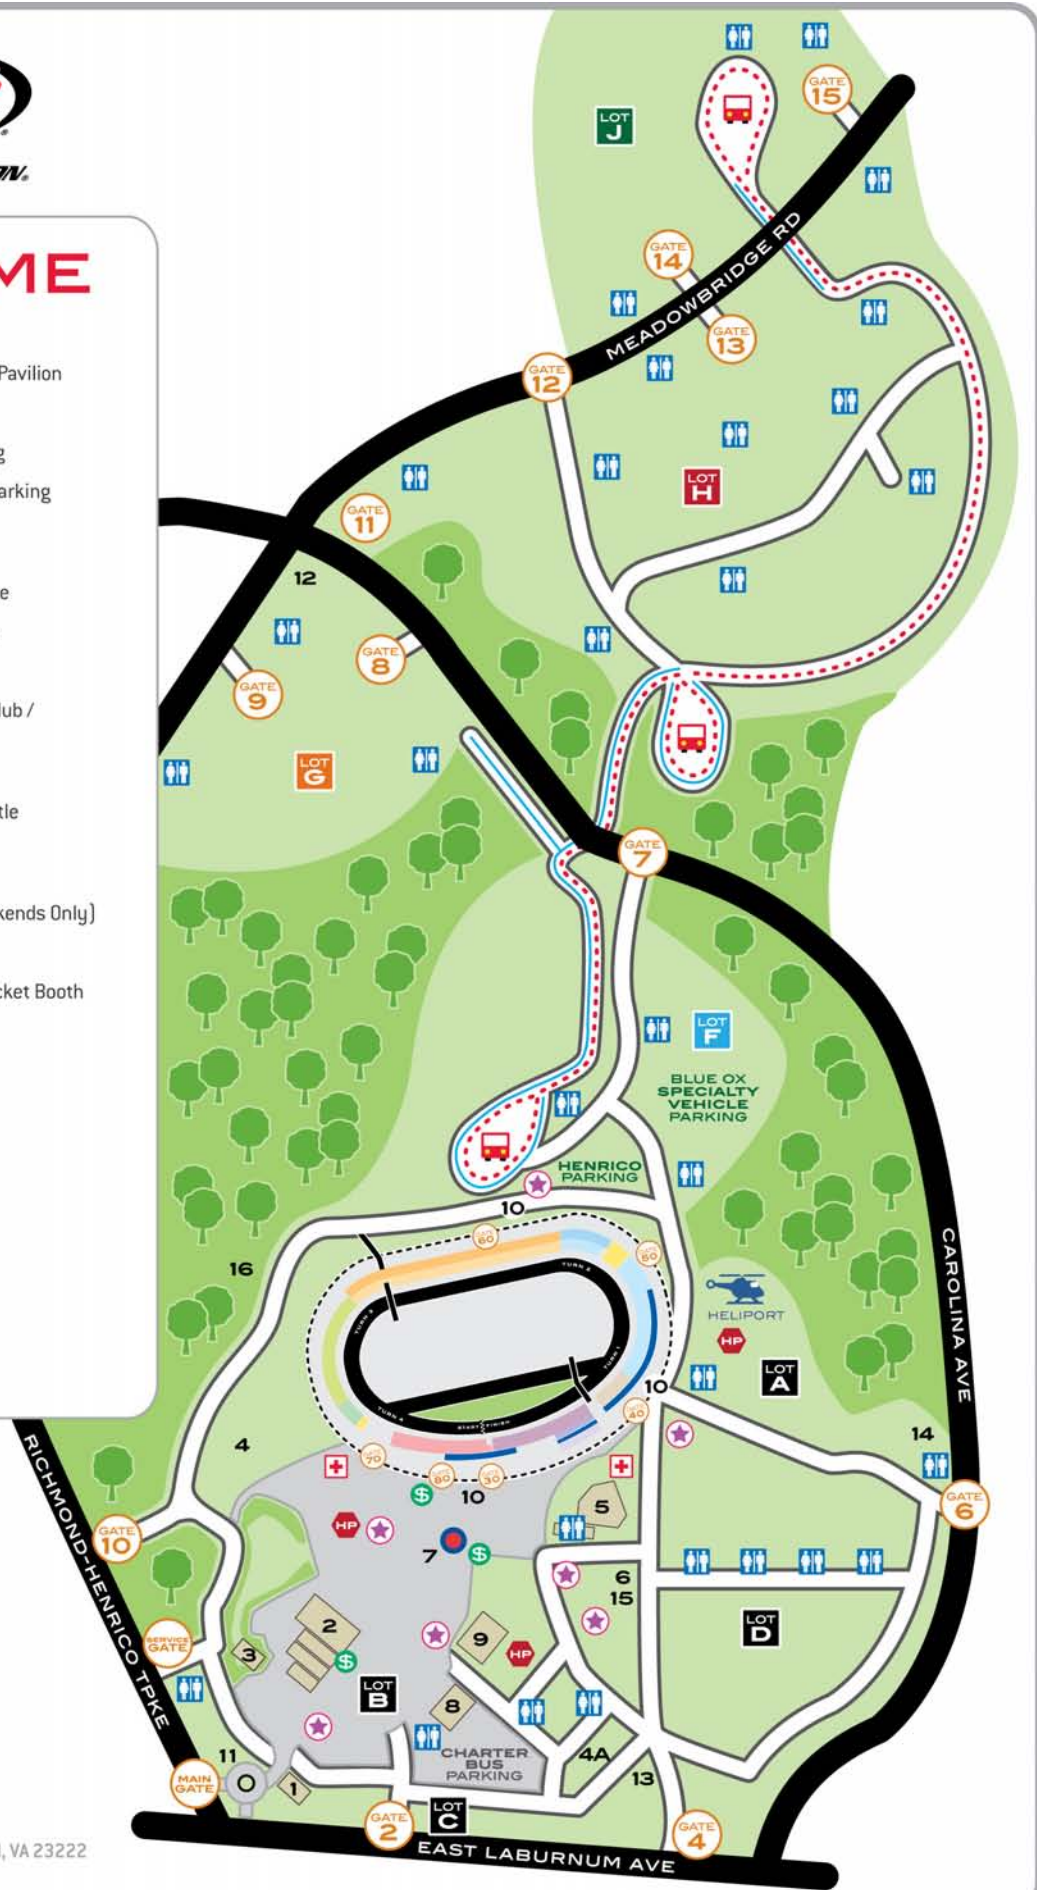

WELCOME

1. Ticket & Administrative Offices
 2. Capital One Corporate Hospitality Pavilion
 3. Credentials
 4. Blue Ox Main Reserved RV Parking
 - 4A. Blue Ox Laburnum Reserved RV Parking
 5. Amphitheater
 6. Scotts Turf Builder Party Zone/
Scotts Turf Builder Green Flag Zone
 7. Midway: Souvenirs / Concessions
 8. Fan Fest Presented by Chevy
 9. Old Dominion Building / Pit Stop Club /
Indy Paddock Zone
 10. Ticket Booths
 11. Downtown & The Showplace Shuttle
Drop Off / Pick-Up
 12. Fas Mart Convenience Store
 13. Fas Mart On-Site Store [Race Weekends Only]
 14. TORQUE Club Parking
 15. Will Call / Military Ticket Sales / Ticket Booth
 16. Golf Cart Compound
- Public Restrooms
 - First Aid / Care Center
 - Tram Loading Area
 - Tram Route
 - ATM Machines
 - Handicap Parking
 - Guest Services
 - Pedestrian Walkway
 - Flag Pole

Richmond International Raceway
 600 E. Laburnum Ave. • Richmond, VA 23222
 PH 866-455-RACE • www.rir.com